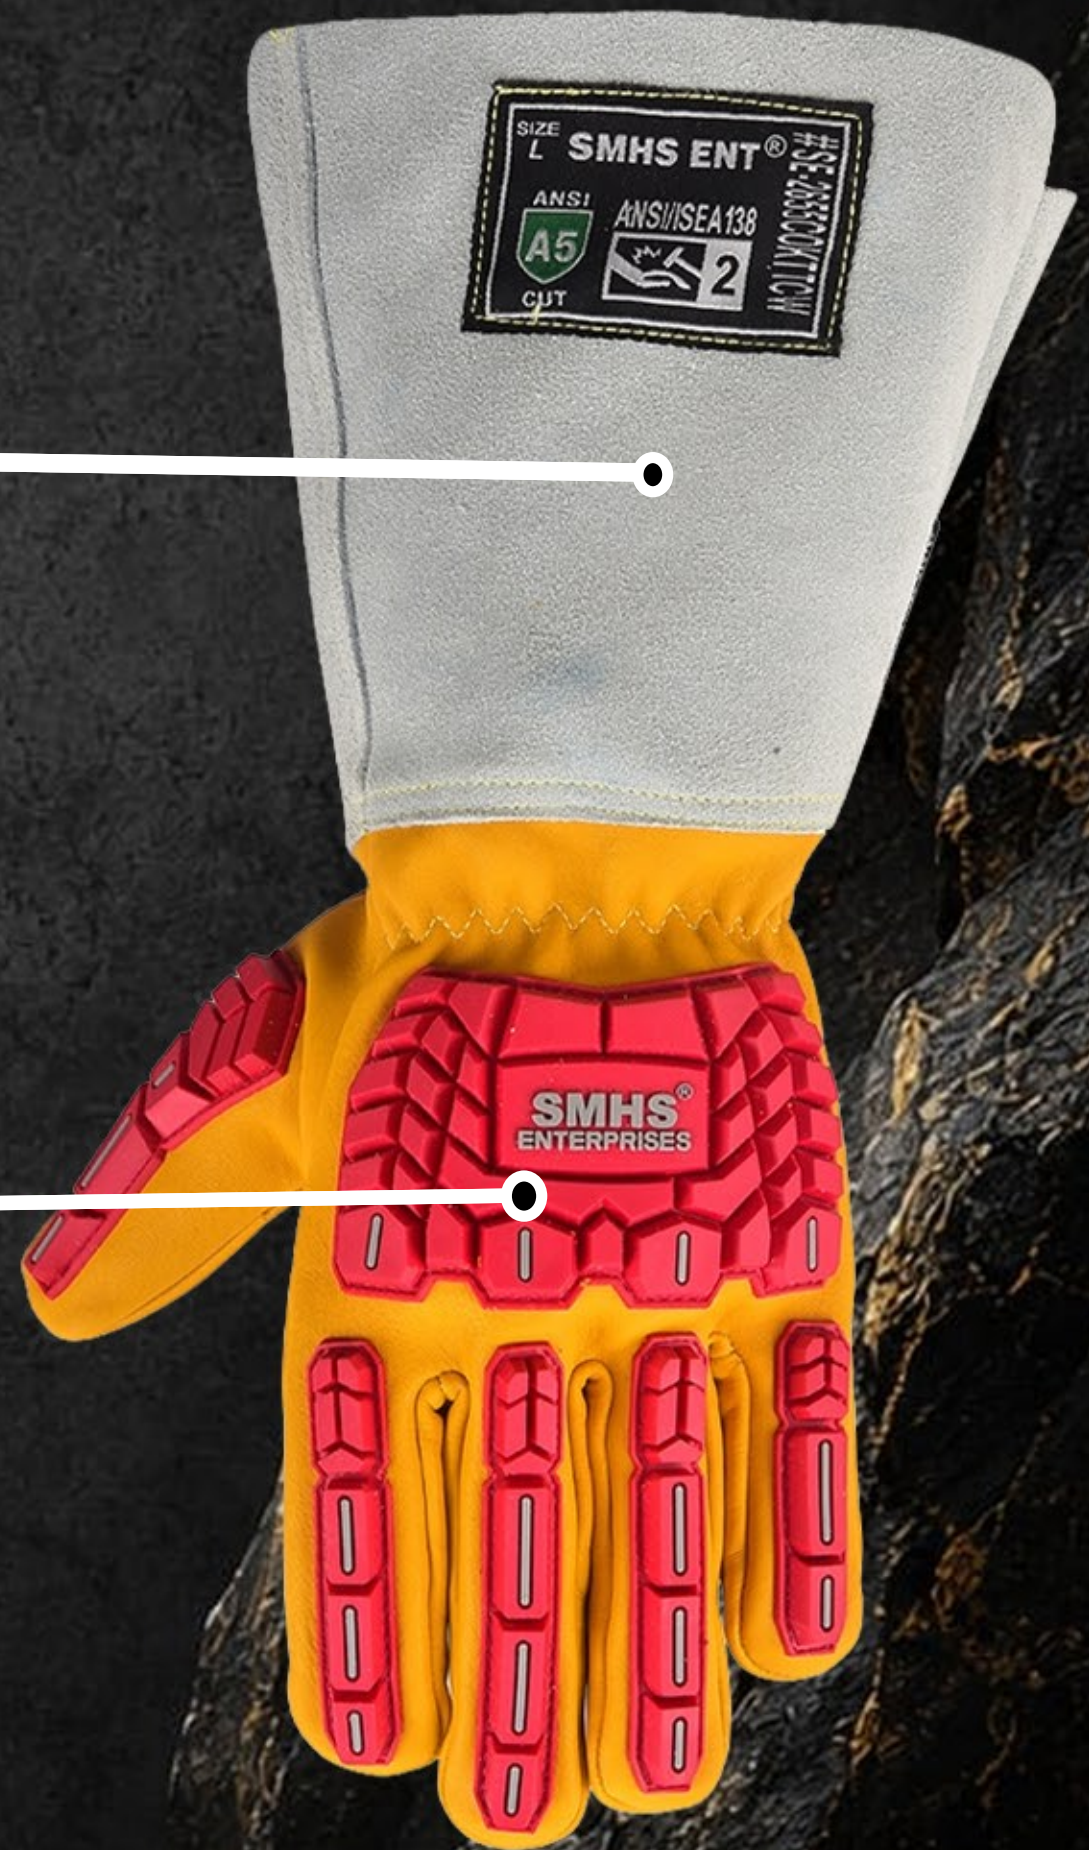

**LEATHER
SERIES**

QUALITY GLOVES SINCE 1995

COWHIDE SPLIT
GAUNTLET CUFF

YELLOW
COW LEATHER

TRP
PROTECTION

SE-2655
S,M,L,XL,XXL,XXXL

SMHS ENTERPRISES® TITANGUARD™ PRO IMPACT WELDING GLOVES

- CUTSHIELD™ LINER (CUT LEVEL 5)
- FULL DRYHIDE™ WATER & OIL-RESISTANT
- WING THUMB DESIGN
- KEVLAR® THREAD STITCHING
- CLASSIC GUNN CUT WITH WING THUMB
- POLYESTER HEM
- COW SPLIT LEATHER GAUNTLET CUFF
- SNUG-FITTING SHIRRED ELASTIC WRIST